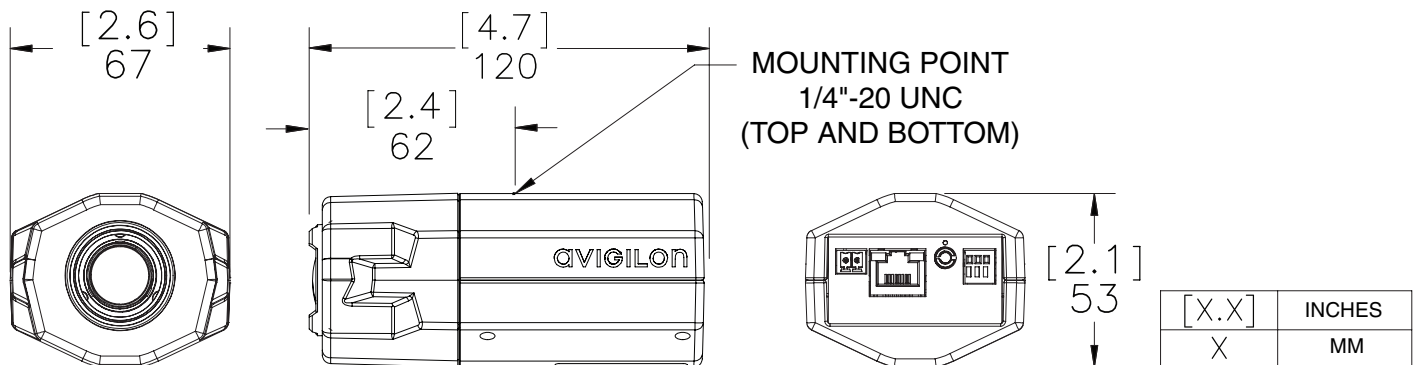

H.264 HD CAMERA

Outline Dimensions

Specifications

CAMERA

Image Sensor	1/3.2" progressive scan CMOS
Active Pixels	2592 (H) x 1944 (V)
Imaging Area	4.6 mm (H) x 3.4 mm (V) (0.181" (H) x 0.133" (V))
Minimum Illumination	0.3 lux (F1.2) in color mode; 0.03 lux (F1.2) in monochrome mode
Dynamic Range	69 dB
Lens	3-9 mm, F1.2, P-Iris, remote focus and zoom
Angle of View	28° - 84°
Image Compression Method	H.264 (MPEG-4 Part 10/AVC), Motion JPEG
Image Rate	13 (at full resolution), 30 (at 1920 x 1080 or smaller)
Streaming	Multi-stream H.264 and Motion JPEG
Resolution Scaling	Down to 480 x 360
Motion Detection	Selectable sensitivity and threshold
Electronic Shutter Control	Automatic, Manual (1/6 to 1/8000 sec)
Iris Control	Automatic, Manual
Day/Night Control	Automatic, Manual
Flicker Control	50 Hz, 60 Hz
White Balance	Automatic, Manual
Privacy Zones	Up to 4 zones
Audio Compression Method	G.711 PCM 8 kHz
Audio Input	Line input, A/V mini-jack (3.5 mm)
Audio Output	Line level, A/V mini-jack (3.5 mm)
Video Output	NTSC/PAL, A/V mini-jack (3.5 mm)
External I/O Terminals	Alarm In, Alarm Out

MECHANICAL

Dimensions (LxWxH)	120mm x 67mm x 53mm (4.7" x 2.6" x 2.1")
Weight	0.47 kg (1.0 lbs)
Camera Mount	1/4" UNC-20 (top and bottom)

ELECTRICAL

Power Source	VDC: 12 V VAC: 24 V PoE: IEEE802.3af Class 3 compliant
Power Consumption	6 W
Power Connector	2-pin terminal block