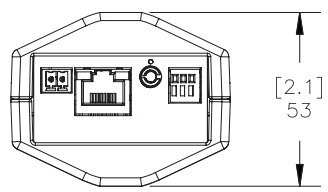

MECHANICAL	
Dimensions (LxWxH)	120mm x 67mm x 53mm (4.7" x 2.6" x 2.1")
Weight	0.47 kg (1.0 lbs)
Camera Mount	1/4" UNC-20 (top and bottom)

ELECTRICAL	
Power Source	VDC: 12 V VAC: 24 V PoE: IEEE802.3af Class 3 compliant
Power Consumption	6 W
Power Connector	2-pin terminal block

ORDERING INFORMATION	
2.0-H3-B2	2.0 Megapixel Day/Night H.264 HD 3-9mm Camera

Outline Dimensions

[X.X]	INCHES
X	MM