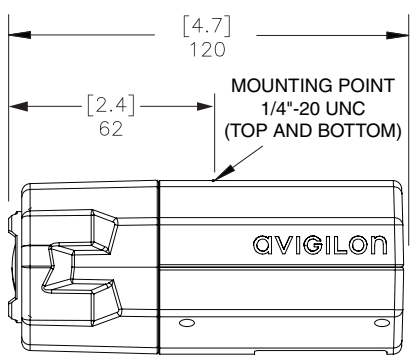

NETWORK	
Network	100BASE-TX
Cabling Type	CAT5
Connector	RJ-45
API	ONVIF compliant (www.onvif.org)
Security	Password protection, HTTPS encryption, digest authentication, WS authentication, user access log.
Protocol	IPv4, HTTP, HTTPS, SOAP, DNS, NTP, RTSP, RTCP, RTP, TCP, UDP, IGMP, ICMP, DHCP, Zeroconf, ARP
Streaming Protocols	RTP/UDP, RTP/UDP multicast, RTP/RTSP/TCP, RTP/RTSP/HTTP/TCP, RTP/RTSP/HTTPS/TCP, HTTP

MECHANICAL	
Dimensions (LxWxH)	120mm x 67mm x 53mm (4.7" x 2.6" x 2.1")
Weight	0.47 kg (1.0 lbs)
Camera Mount	1/4" UNC-20 (top and bottom)

ELECTRICAL	
Power Source	VDC: 12 V VAC: 24 V PoE: IEEE802.3af Class 3 compliant
Power Consumption	6 W
Power Connector	2-pin terminal block

ENVIRONMENTAL	
Operating Temperature	-10 °C to +50 °C (14 °F to 122 °F)
Storage Temperature	-10 °C to +70 °C (14 °F to 158 °F)
Humidity	20 - 80% Relative humidity (non-condensing)

CERTIFICATIONS		
Safety	UL 60950 CSA 60950 EN 60950-1	CE ROHS WEEE
Electromagnetic Emissions	FCC Part 15 Subpart B Class B IC ICES-003 Class B EN 55022 Class B	
Electromagnetic Immunity	EN 55024 EN 61000-4-2 EN 61000-4-3 EN 61000-4-4	EN 61000-4-5 EN 61000-4-6 EN 61000-4-11

ORDERING INFORMATION	
2.0-H3-B2	2.0 Megapixel Day/Night H.264 HD 3-9mm Camera

Outline Dimensions

[X.X]	INCHES
X	MM